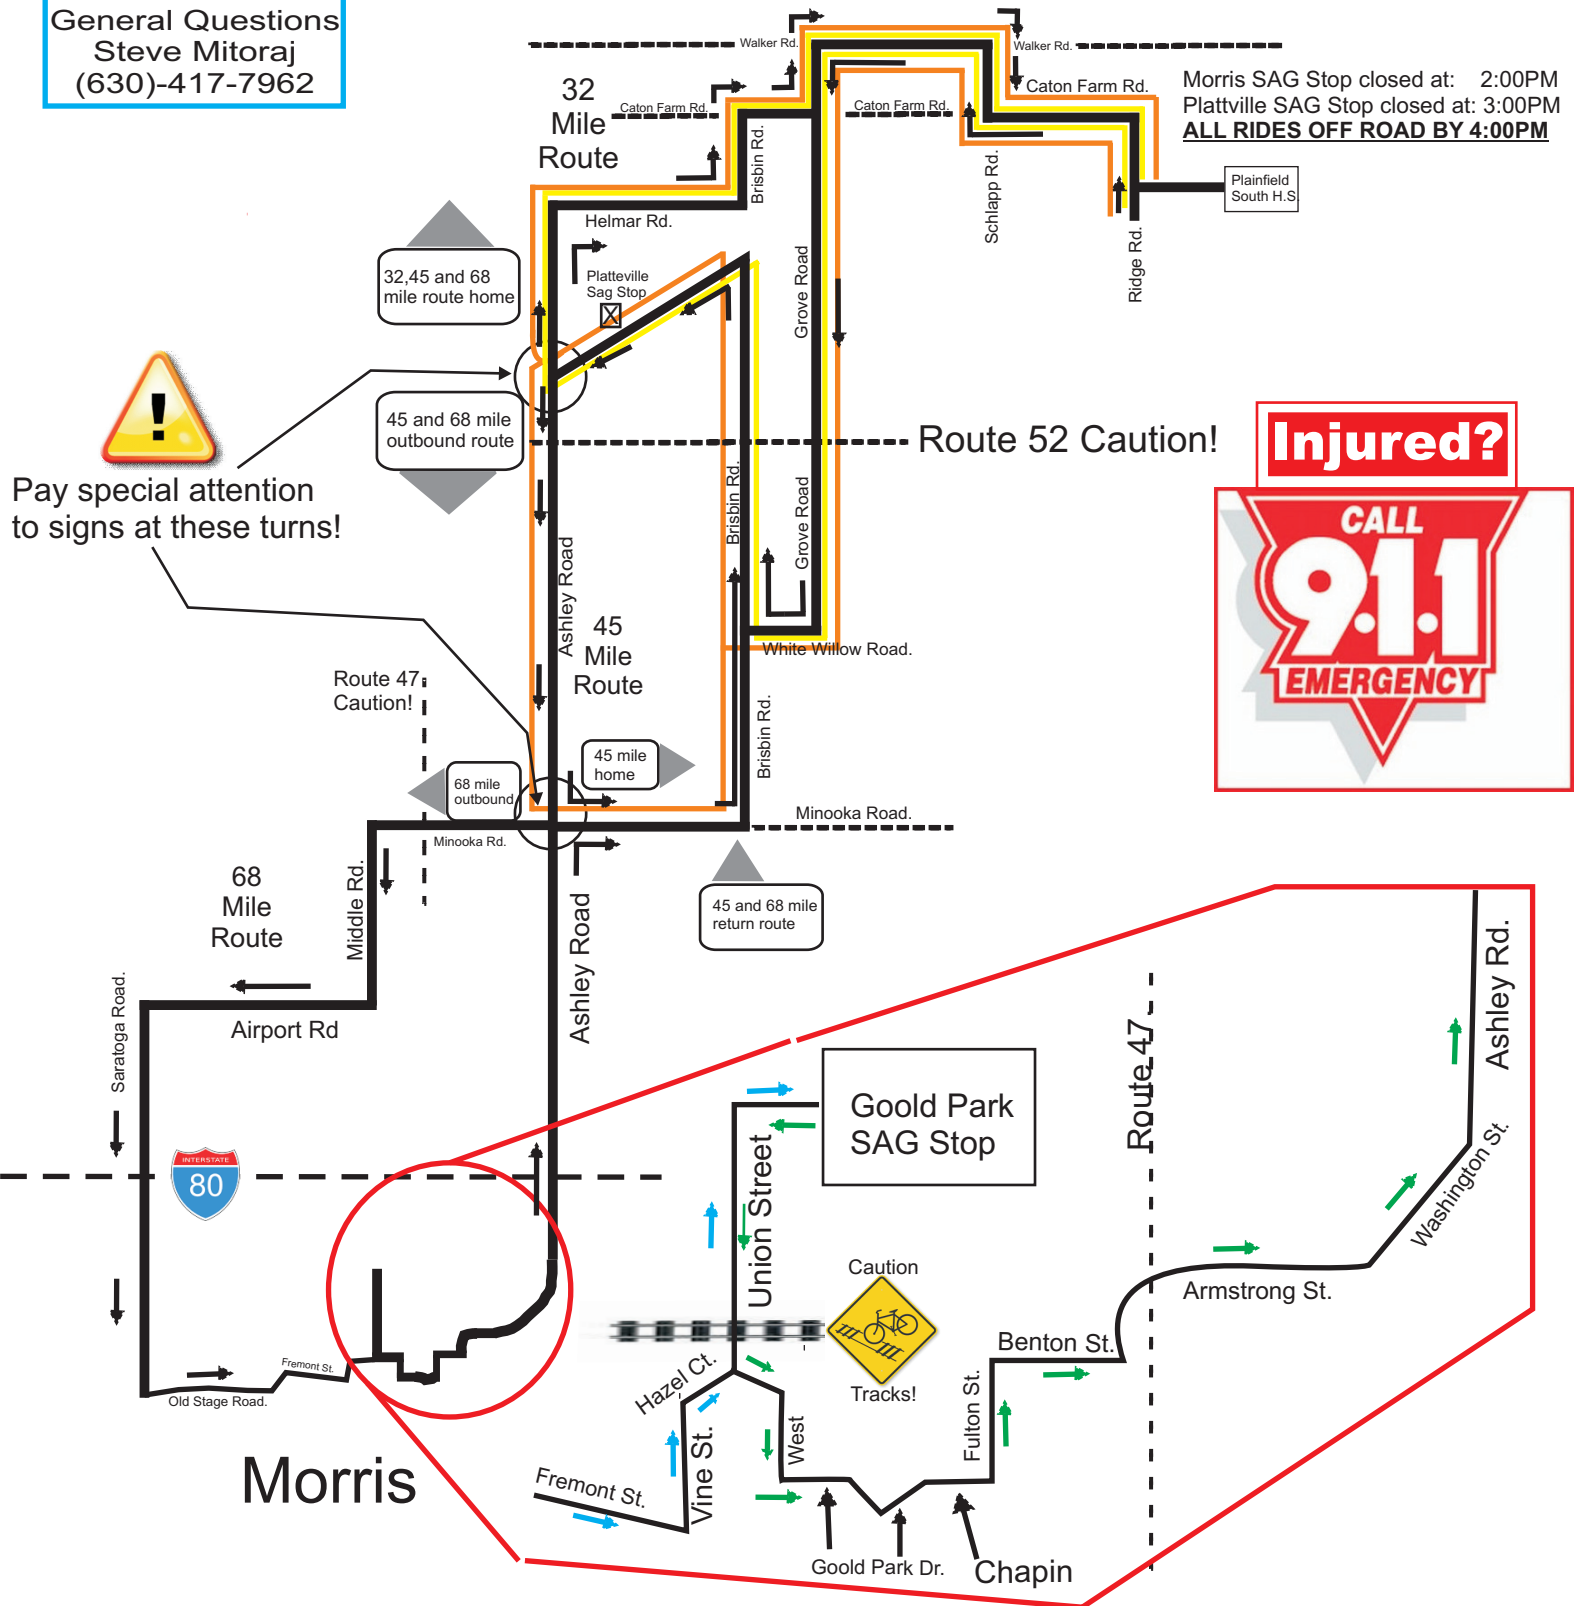

N

Joliet Bicycle Club

July 4th, 2017

32 mile loop **Yellow** road marking
45 mile loop **Orange** road marking
68 mile loop **White** road marking

Ride Carefully! Please treat all bikers and drivers courteously and obey all traffic laws!

SAG Assistance
Leslie Panzer
(773)-703-1850

General Questions
Steve Mitoraj
(630)-417-7962

Morris SAG Stop closed at: 2:00PM
Plattville SAG Stop closed at: 3:00PM
ALL RIDES OFF ROAD BY 4:00PM

Injured?